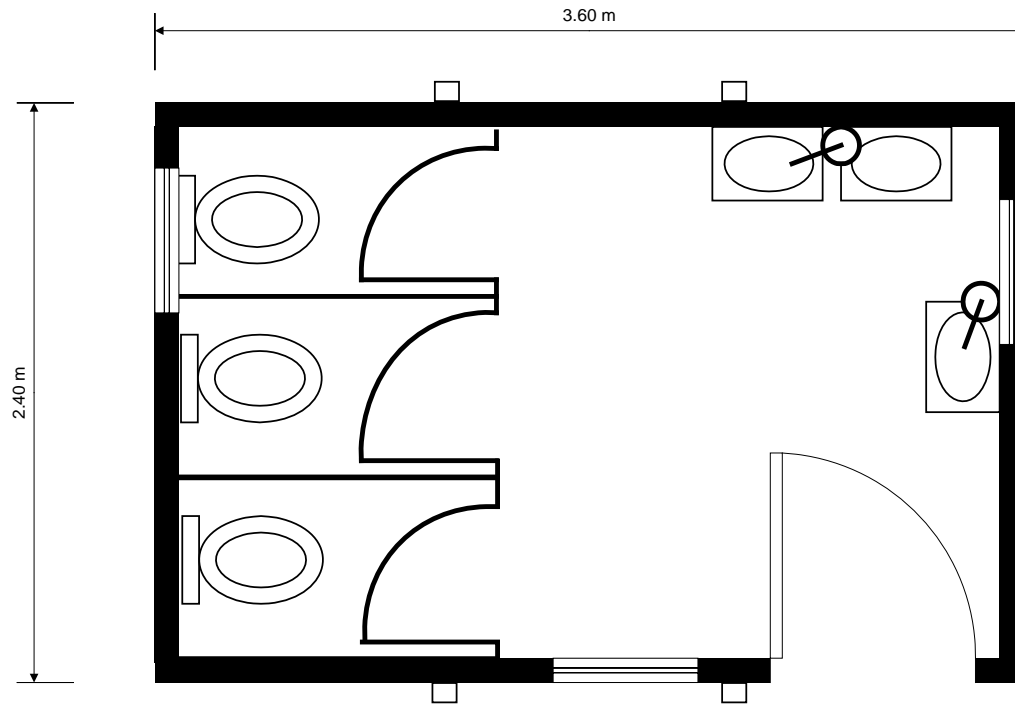

Ladies wc

External colours:

Body: Green B.S. 14C39

Door: Yellow B.S. 08E51

Plastic Coated Steel Unit

**Refurbished 12' x 8'
Special Ladies only Toilet**

**Sevenside Relocatable Systems Ltd
Lone Tree Depot, Whimsey Industrial Estate,
Cinderford, Glos. GL14 3JA. 01594 564414**