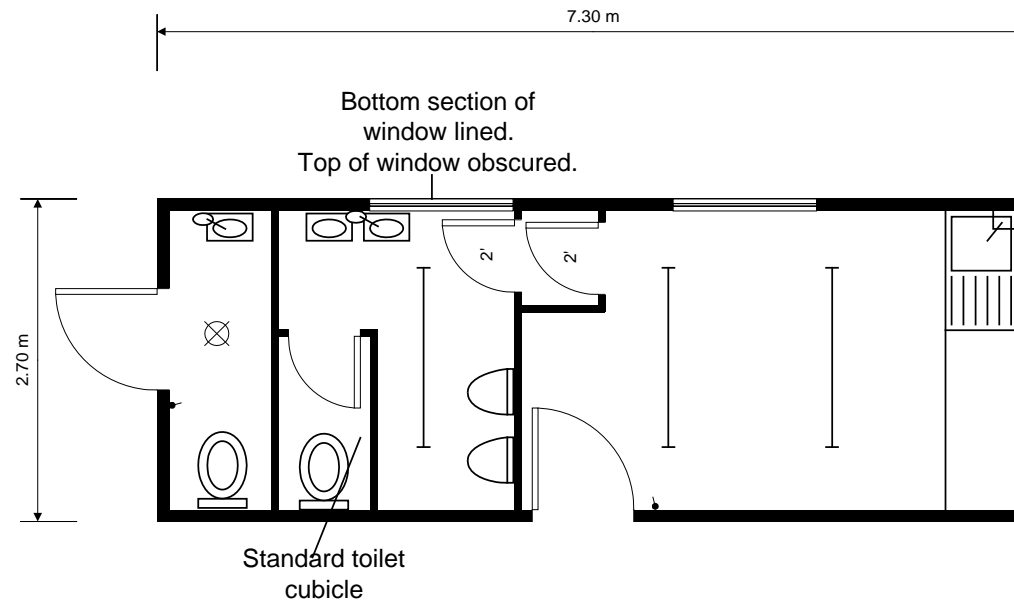

LEGEND

Wash hand basin

Toilet pan

Urinal

Bulkhead light

Light Switch

Sink unit with water heater and work top

Flourescent light

<p>Special Layout. 24' x 9' (7.3m x 2.7m) Refurbished Toilet/Canteen</p>	<p>Severnside Relocatable Systems Ltd Cannop Rd, Parkend, Lydney, Glos. GL15 4JR. 01594 564414</p>	
---	---	---